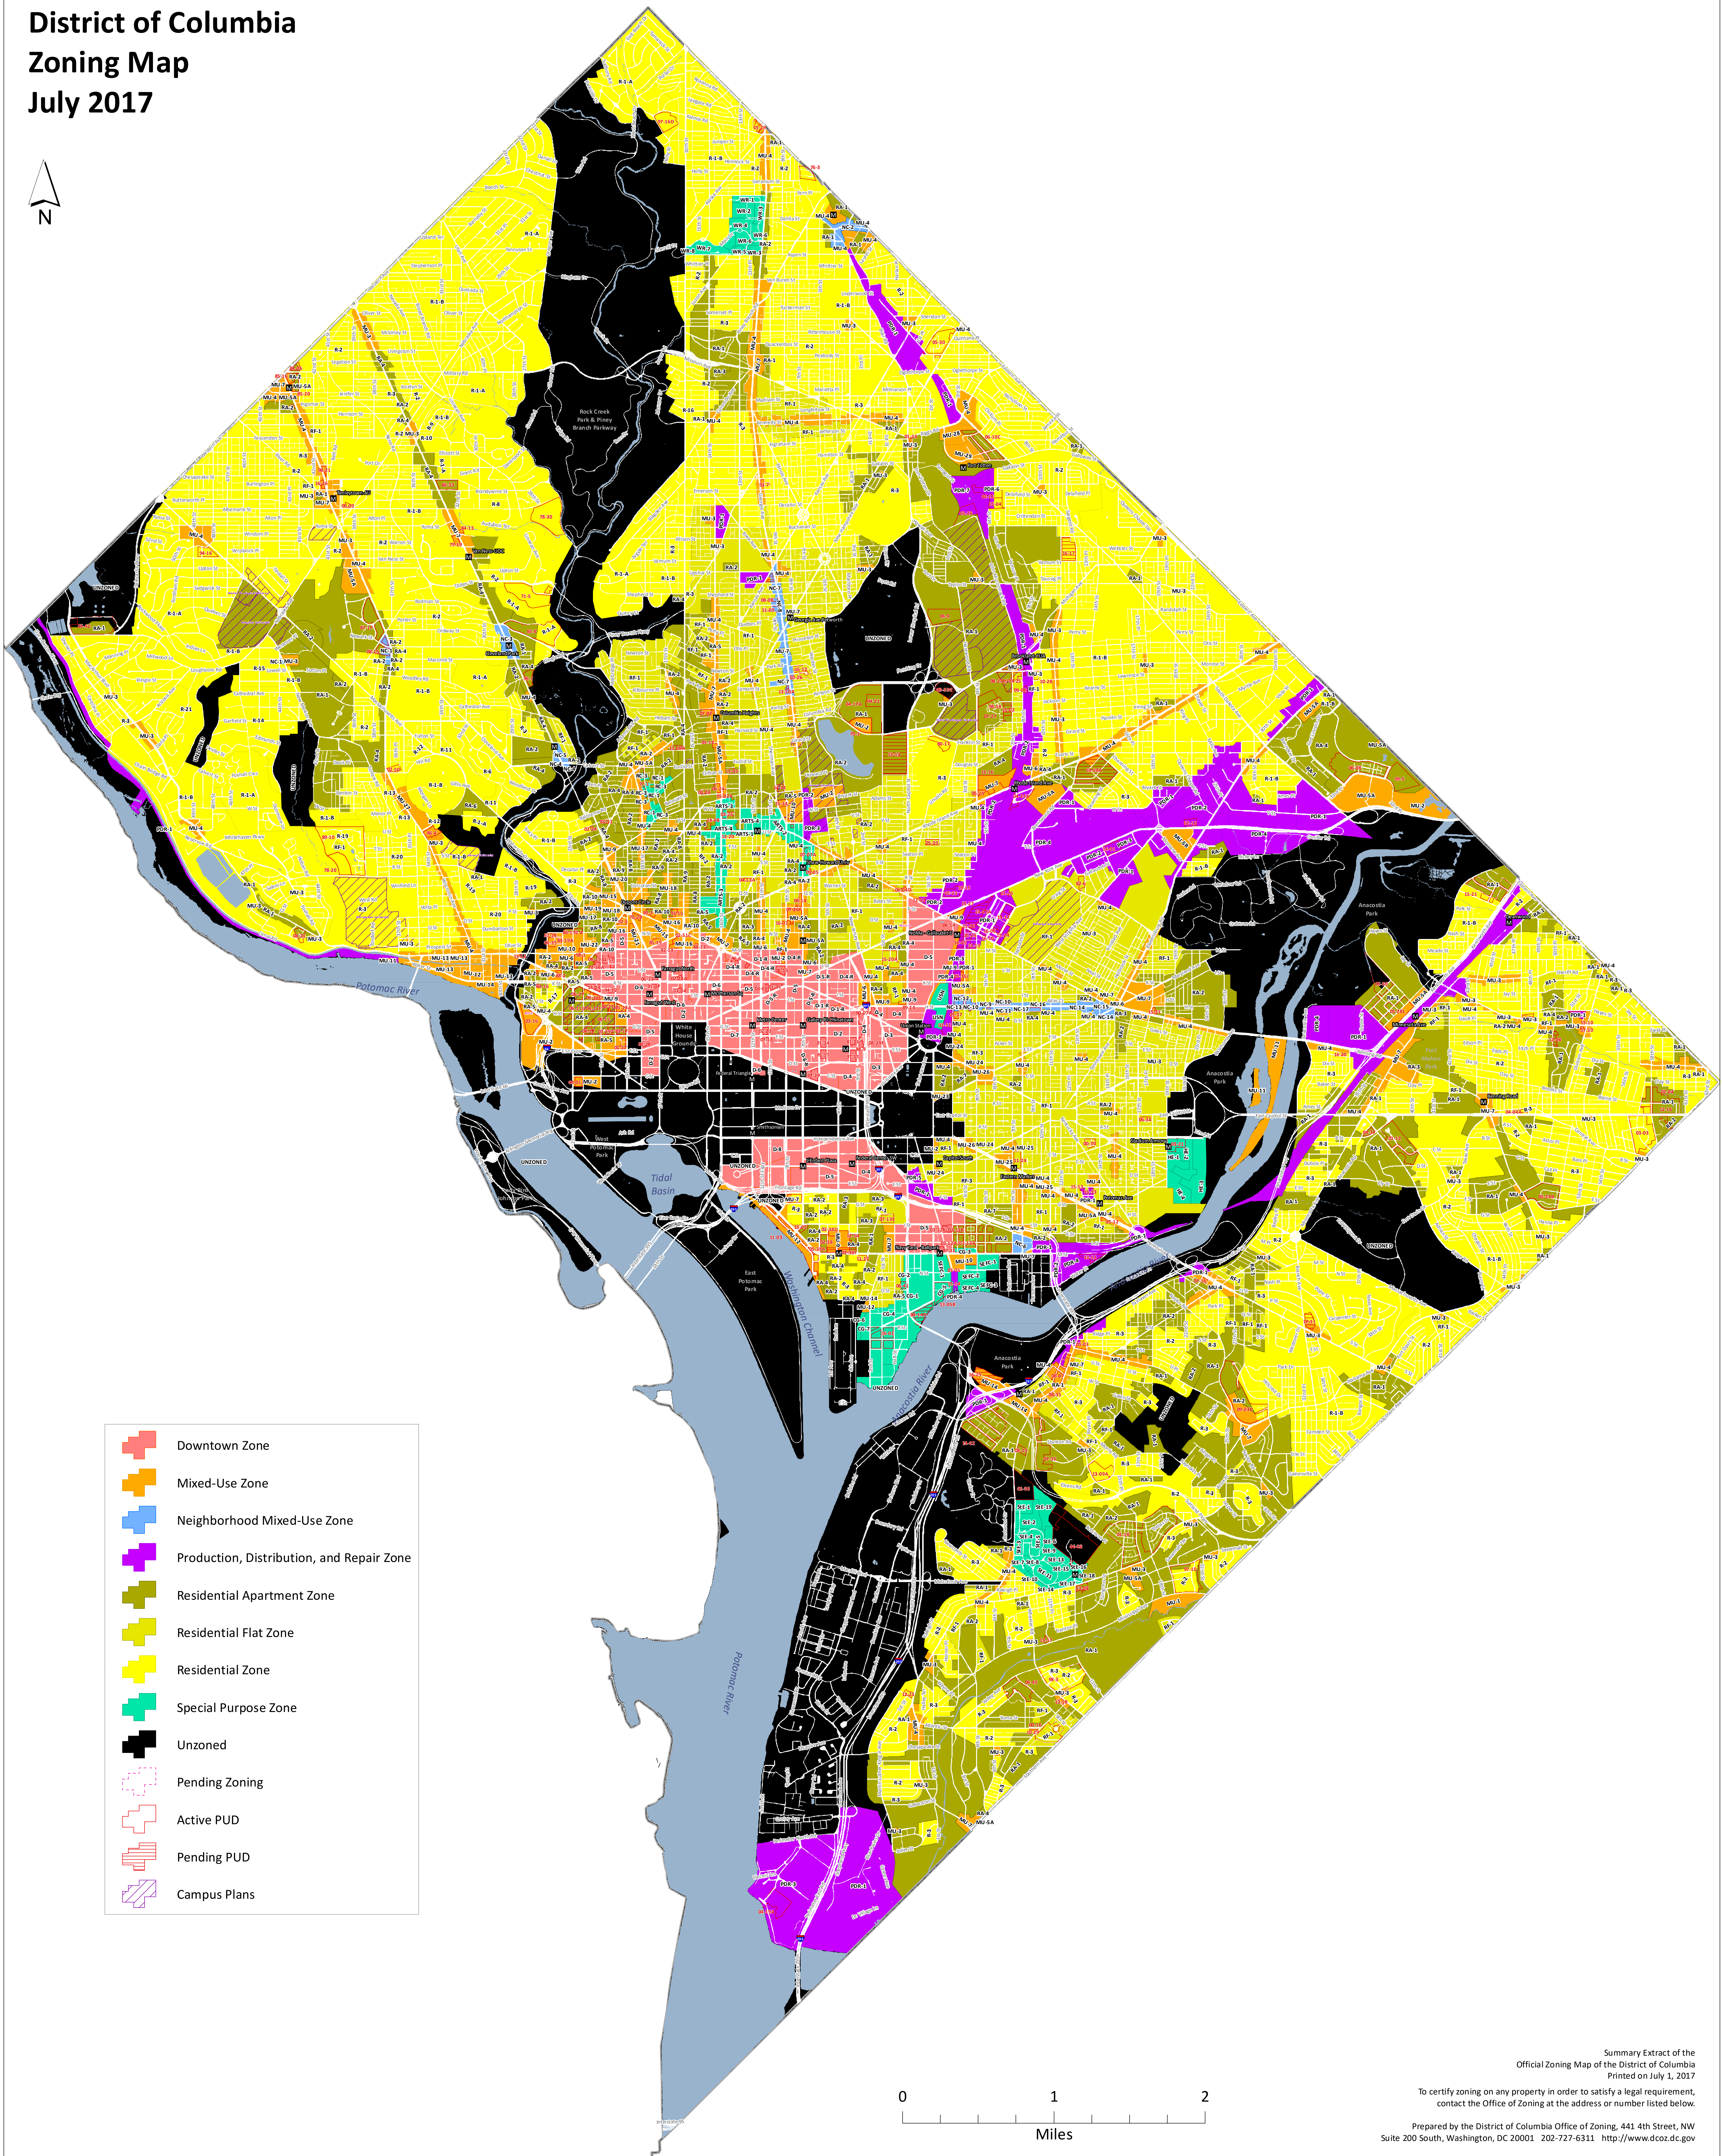

**District of Columbia  
Zoning Map  
July 2017**

-  Downtown Zone
-  Mixed-Use Zone
-  Neighborhood Mixed-Use Zone
-  Production, Distribution, and Repair Zone
-  Residential Apartment Zone
-  Residential Flat Zone
-  Residential Zone
-  Special Purpose Zone
-  Unzoned
-  Pending Zoning
-  Active PUD
-  Pending PUD
-  Campus Plans