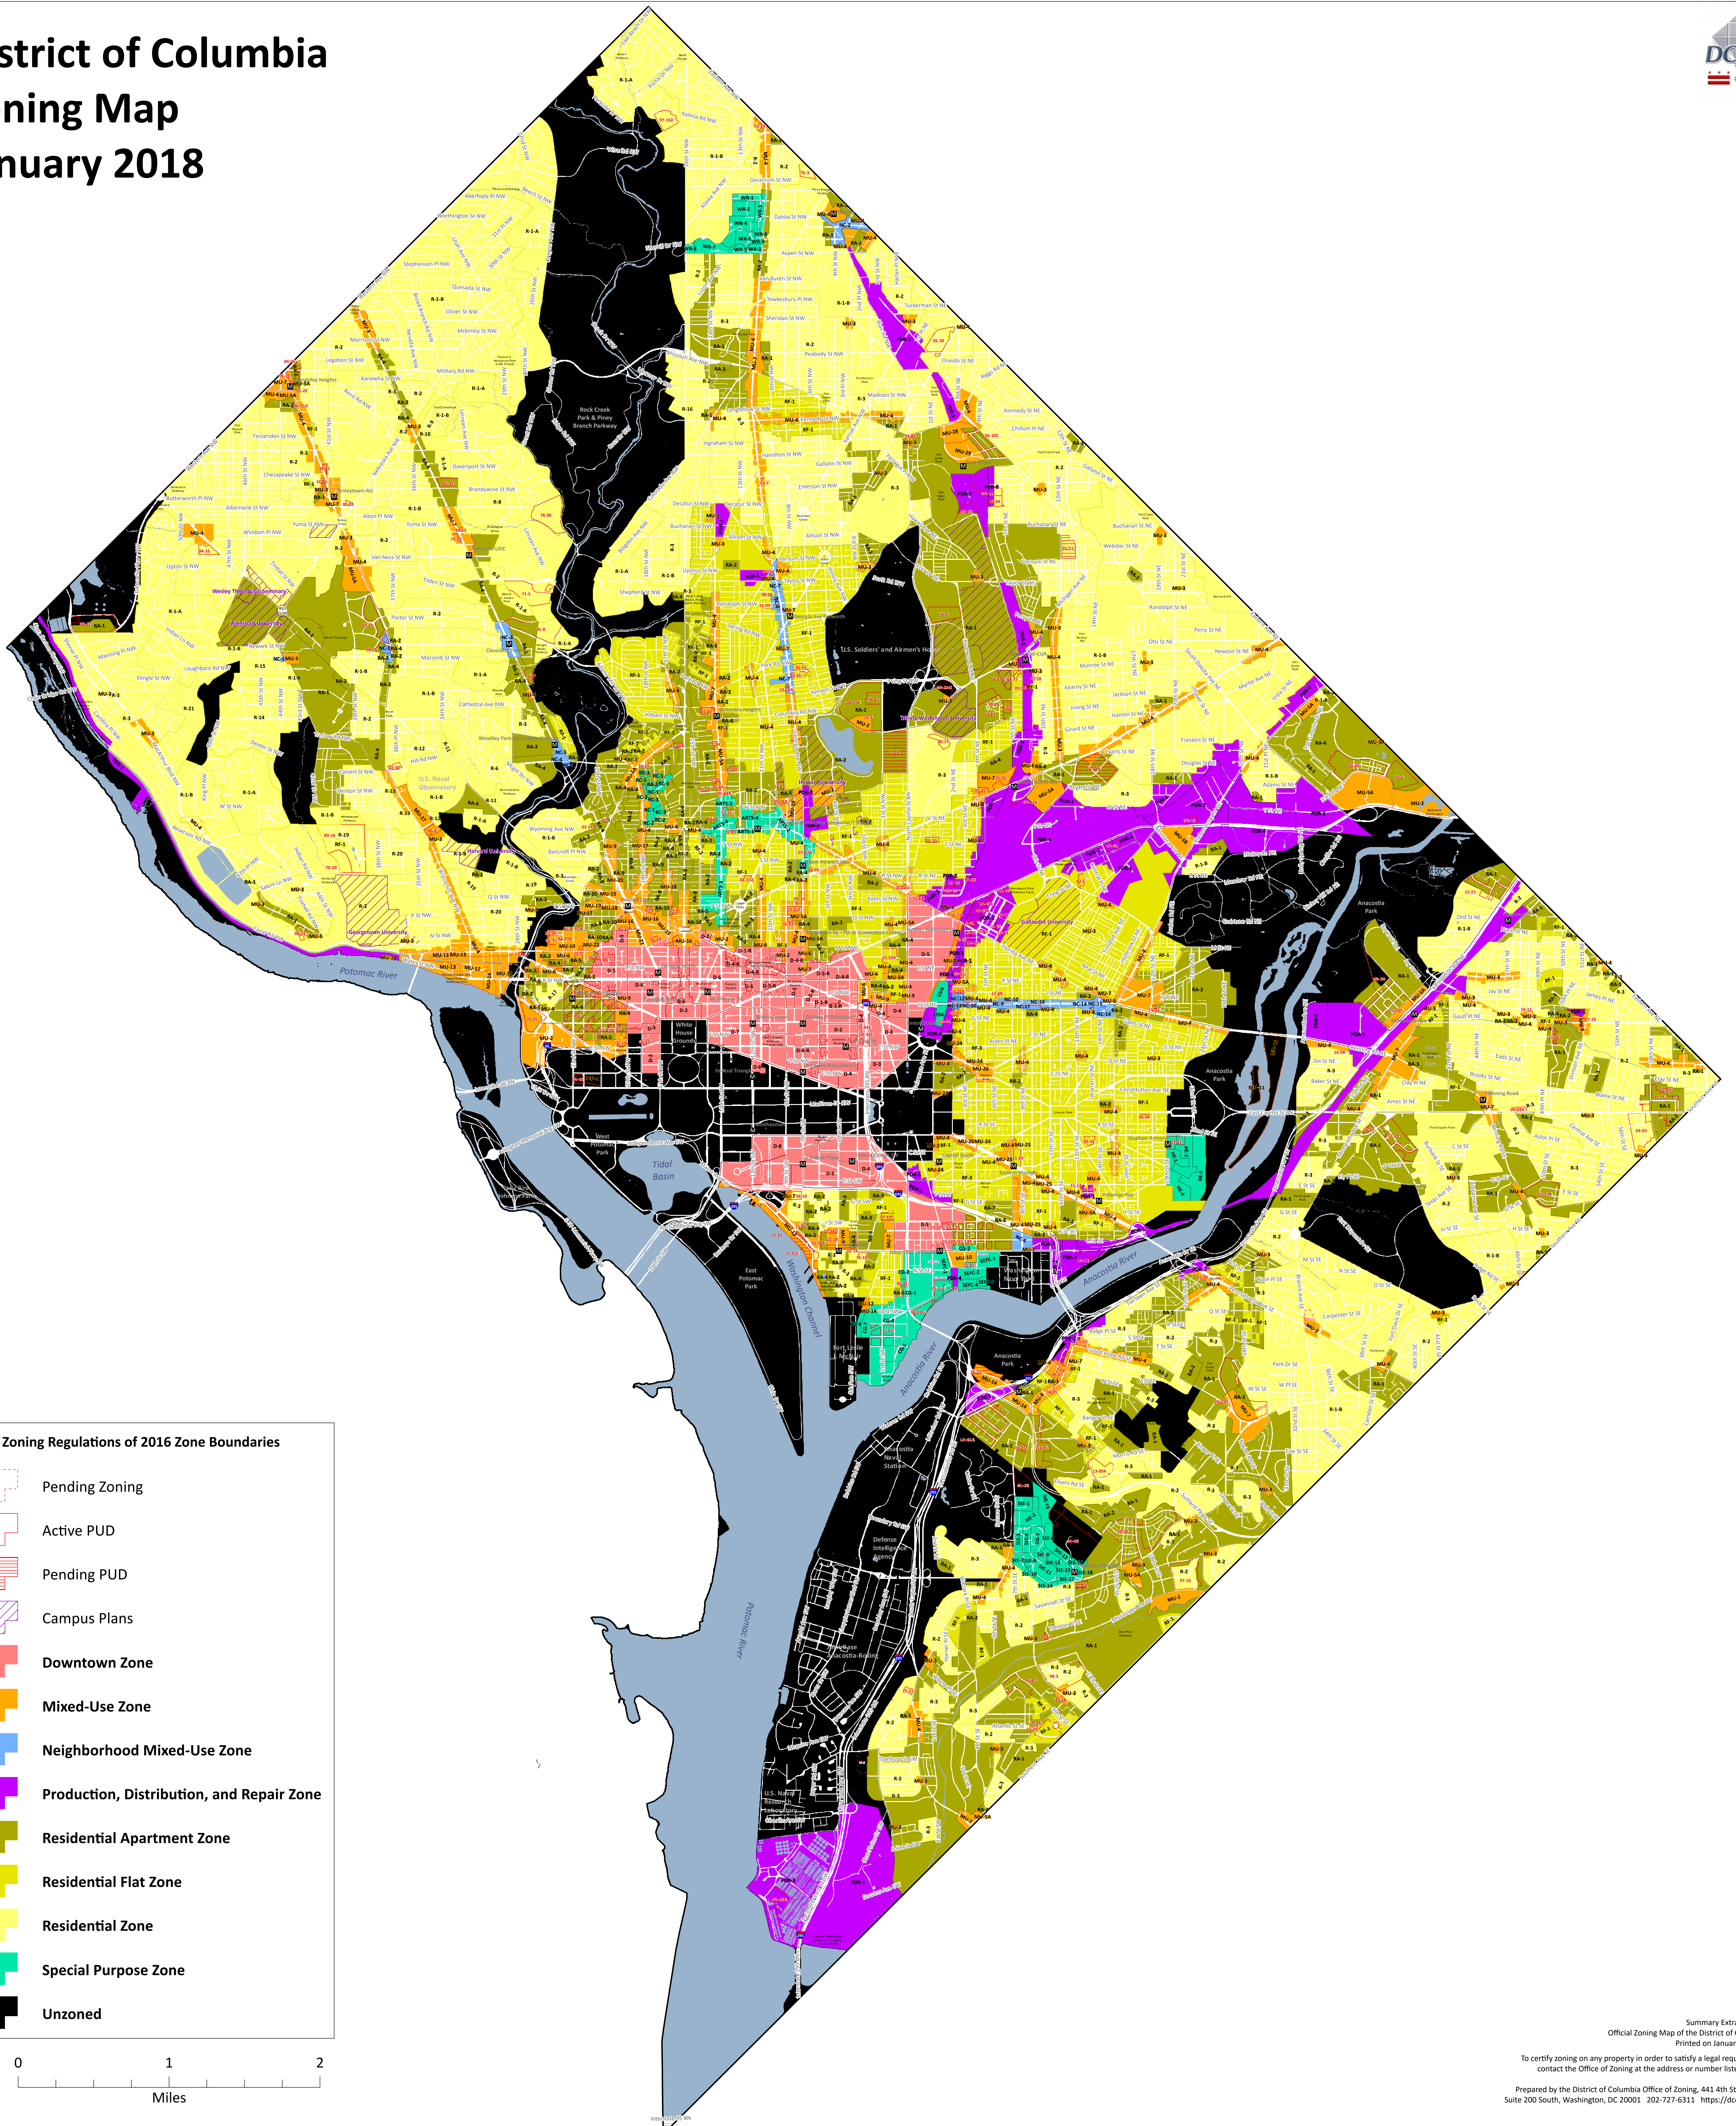

District of Columbia Zoning Map January 2018

Zoning Regulations of 2016 Zone Boundaries

-  Pending Zoning
-  Active PUD
-  Pending PUD
-  Campus Plans
-  Downtown Zone
-  Mixed-Use Zone
-  Neighborhood Mixed-Use Zone
-  Production, Distribution, and Repair Zone
-  Residential Apartment Zone
-  Residential Flat Zone
-  Residential Zone
-  Special Purpose Zone
-  Unzoned