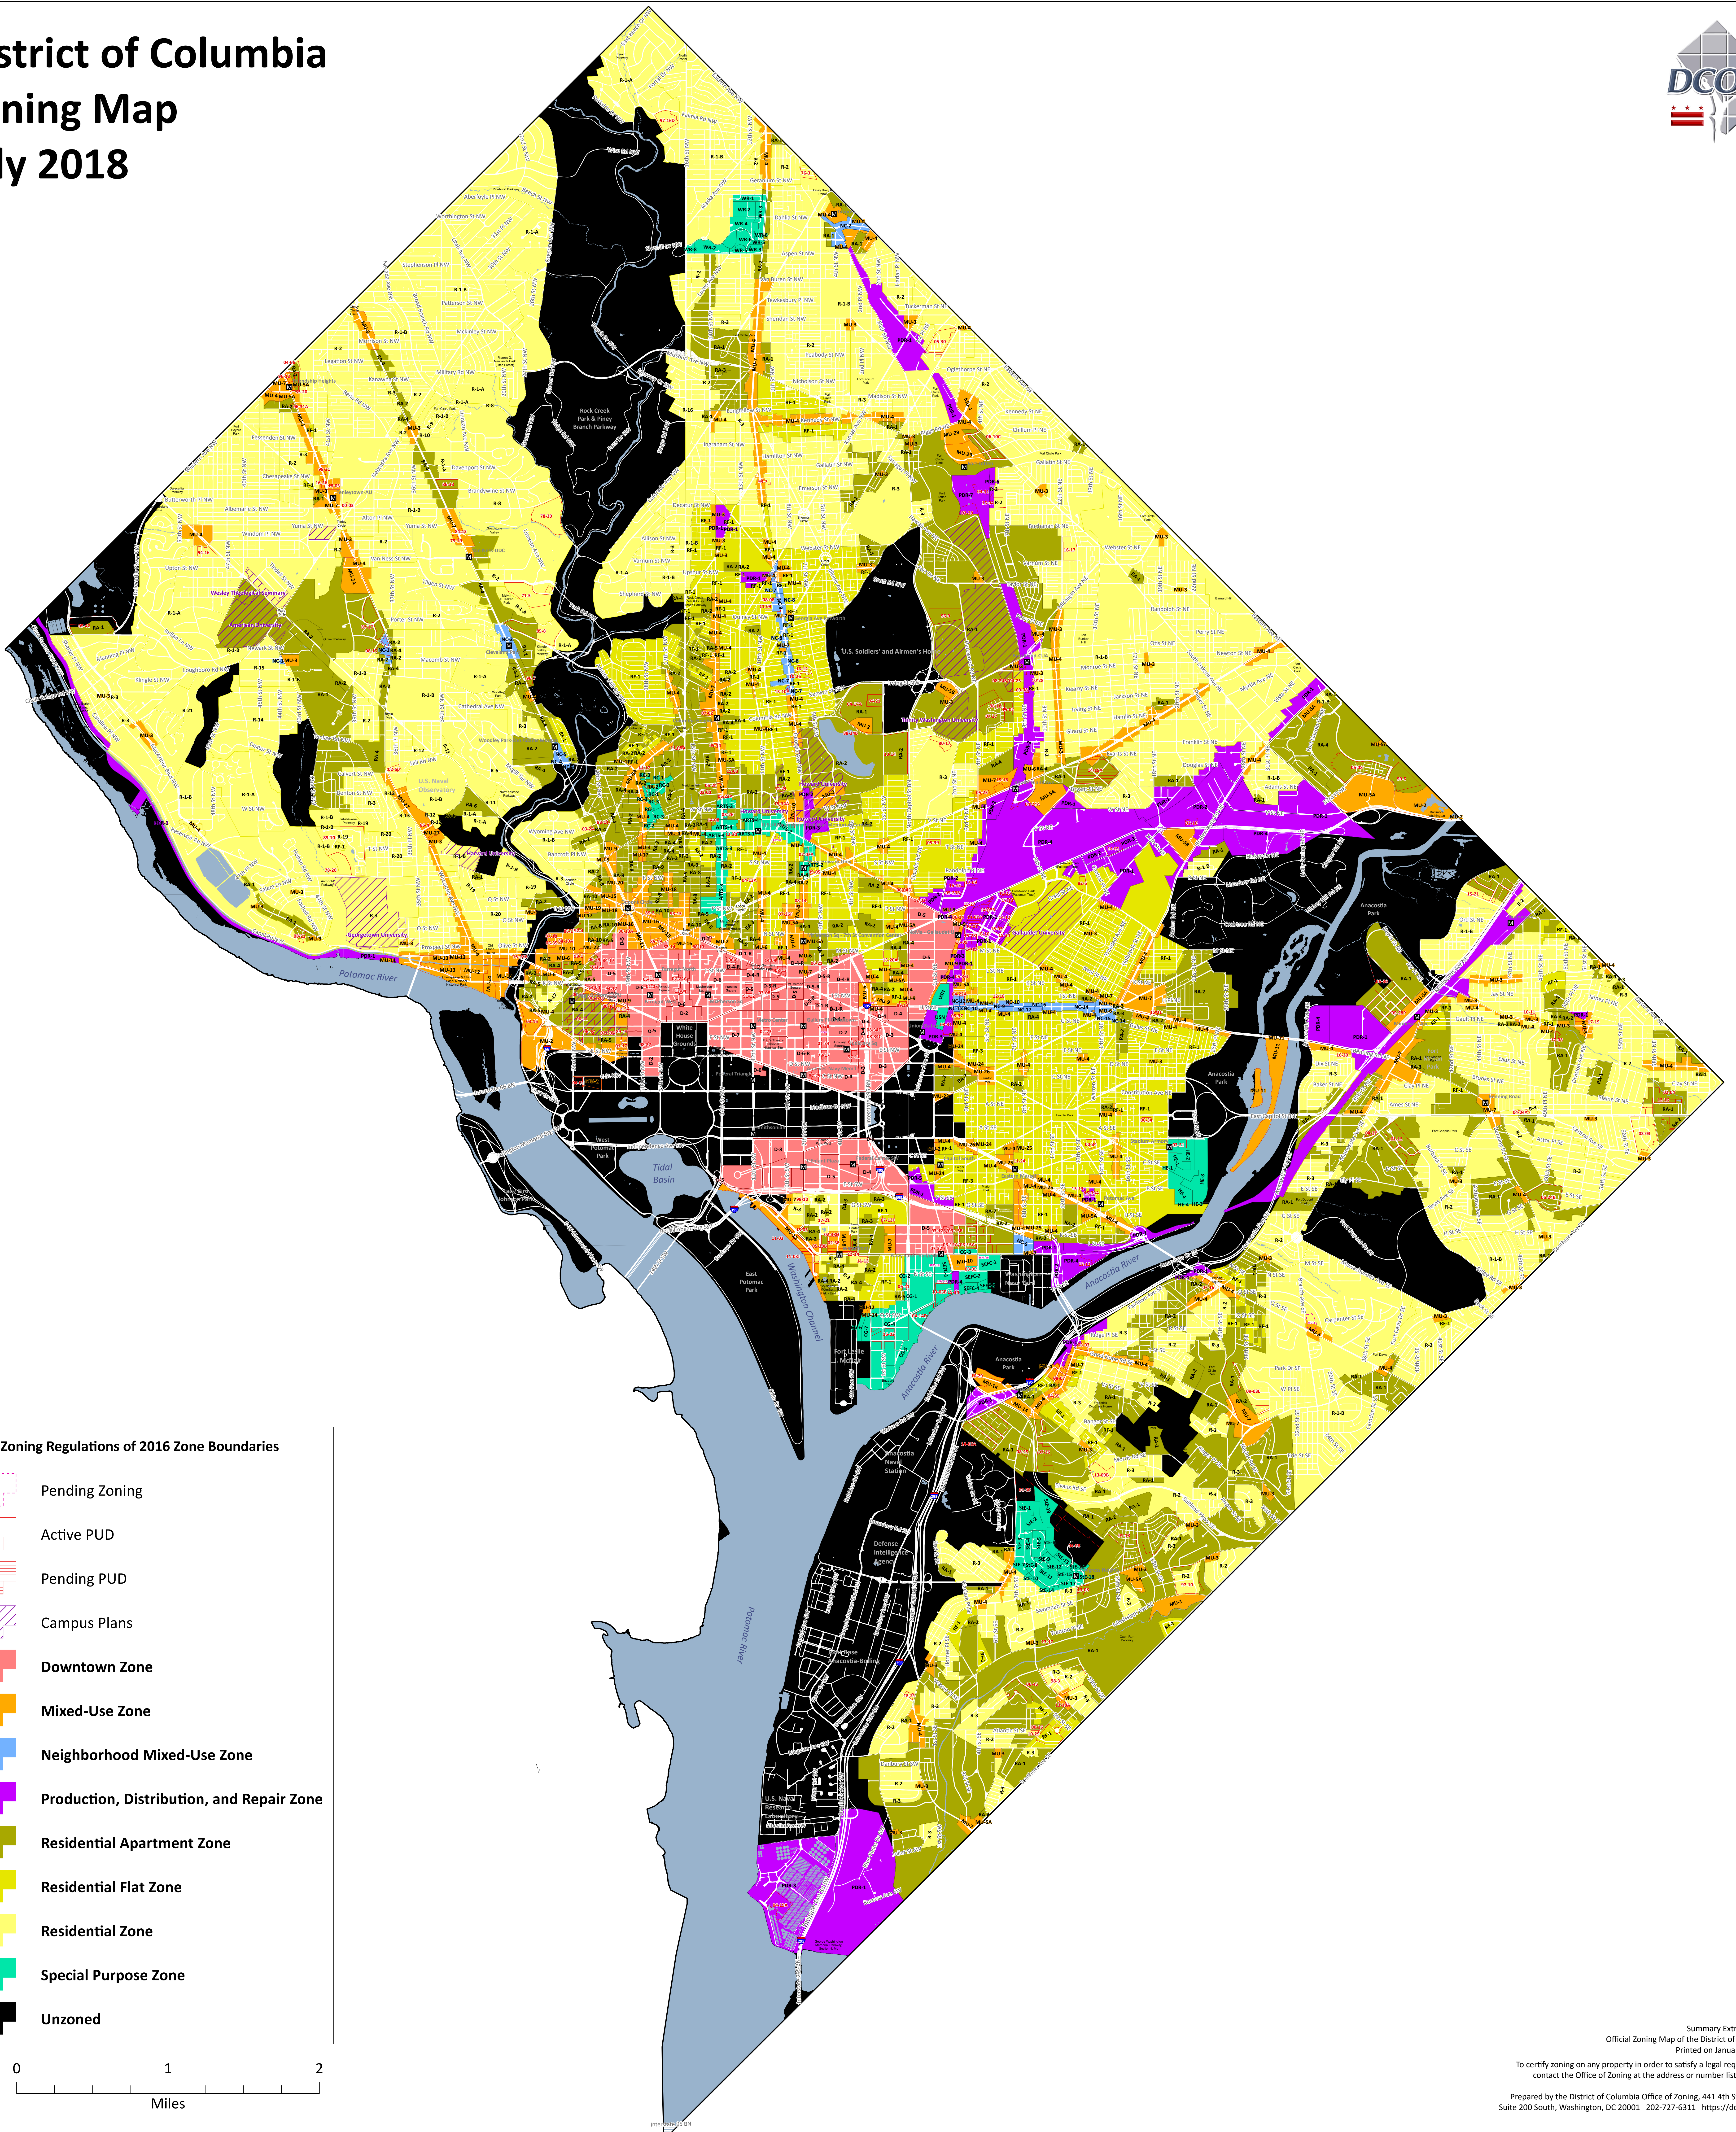

District of Columbia Zoning Map July 2018

Zoning Regulations of 2016 Zone Boundaries

-  Pending Zoning
-  Active PUD
-  Pending PUD
-  Campus Plans
-  Downtown Zone
-  Mixed-Use Zone
-  Neighborhood Mixed-Use Zone
-  Production, Distribution, and Repair Zone
-  Residential Apartment Zone
-  Residential Flat Zone
-  Residential Zone
-  Special Purpose Zone
-  Unzoned