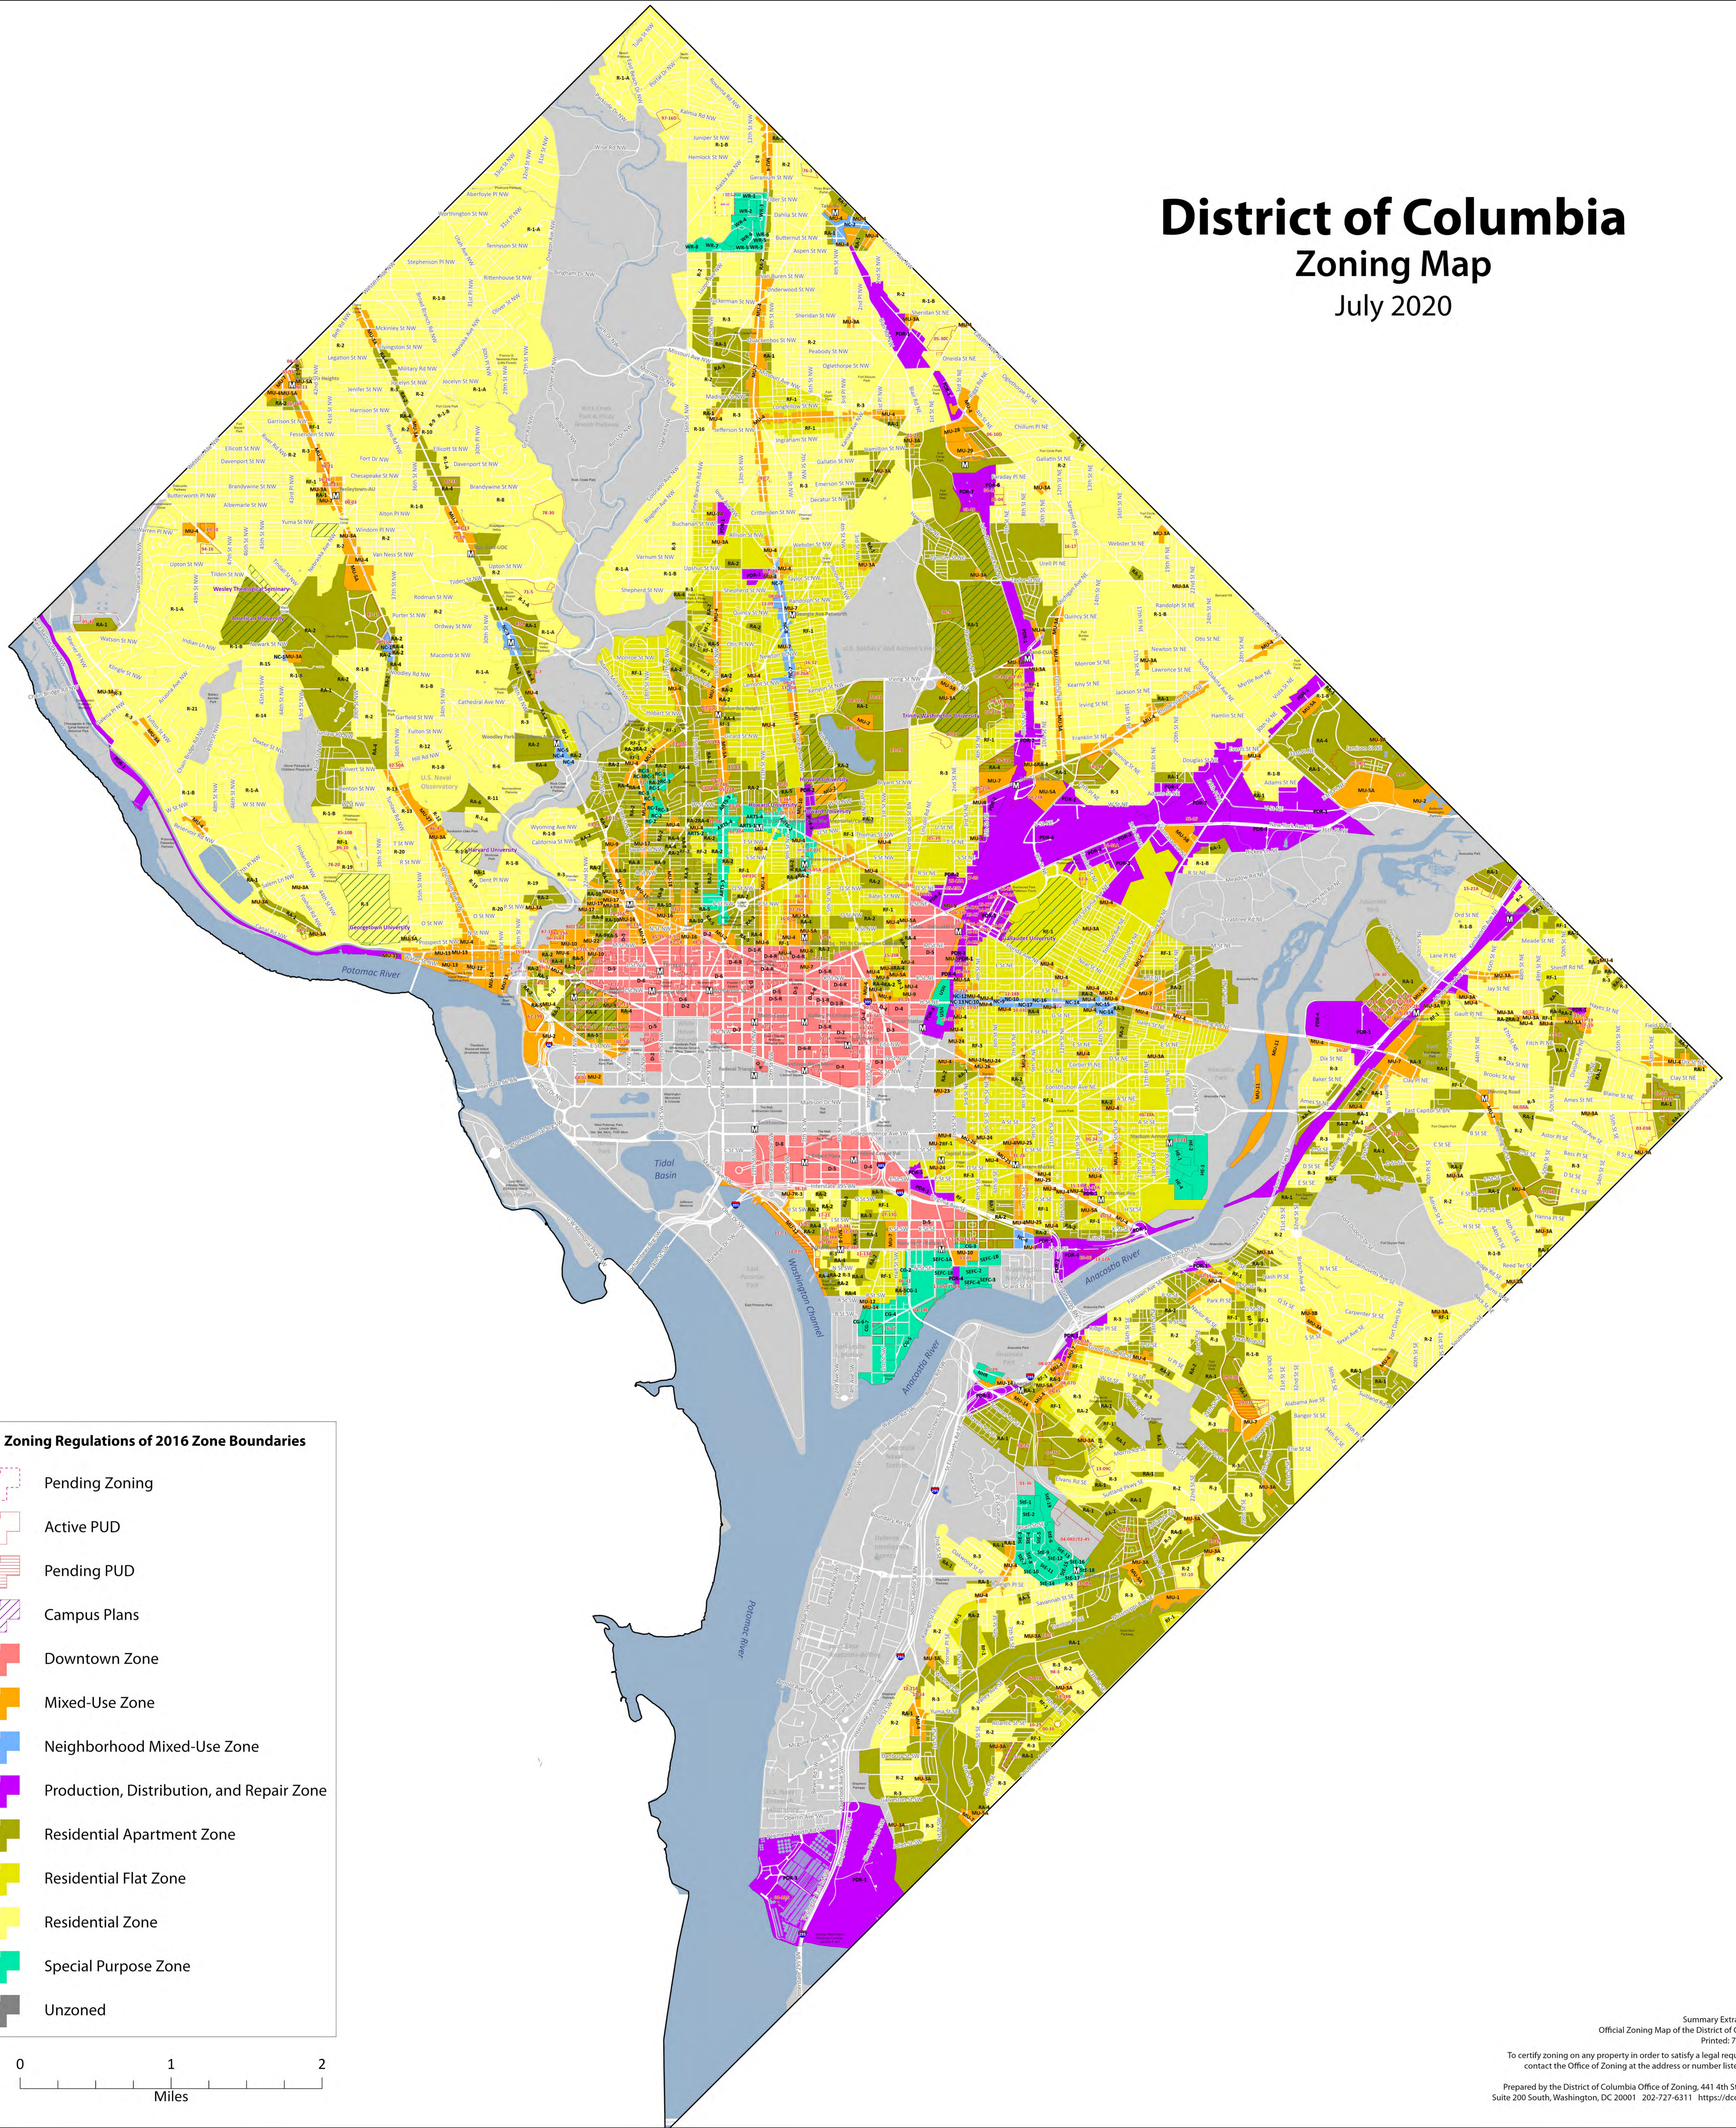

District of Columbia Zoning Map July 2020

Zoning Regulations of 2016 Zone Boundaries

-  Pending Zoning
-  Active PUD
-  Pending PUD
-  Campus Plans
-  Downtown Zone
-  Mixed-Use Zone
-  Neighborhood Mixed-Use Zone
-  Production, Distribution, and Repair Zone
-  Residential Apartment Zone
-  Residential Flat Zone
-  Residential Zone
-  Special Purpose Zone
-  Unzoned